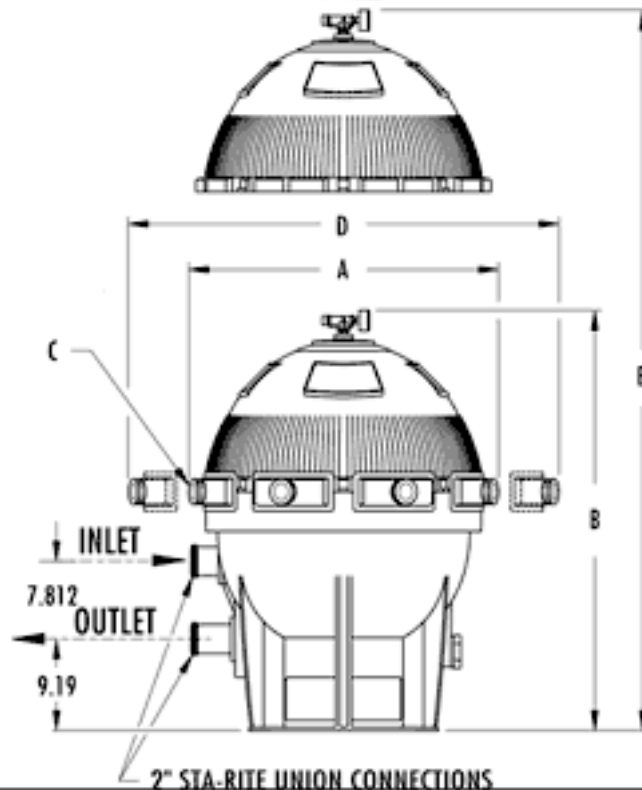

South Shore Gunitite Pools

Quality Pools & Service for 30 Years - Serving All of New England
800-649-8080

www.southshoregunititepools.com

Sys 3 Filter Dimensions

Cat. No.	A	B	C	D	E
S7M120/S7M400	28.5"	42"	7	36"	50"
S8M150/S8M500	32.5"	42.25"	8	40"	50"

A = width

B = height

C = number of clamps

D = area (width) needed to take off clamps

E = area (height) needed to remove top half of tank

All dimensions shown in inches.